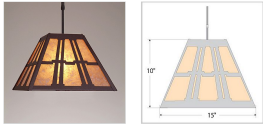

Rocky Mountain Pendant Large - Eastlake Pendant Light Lodge Style

Product No.: M26572

Price: \$358.00

Shade Choices:

Finish Choices:

Pendant Hanging Choices:

DESCRIPTION

The Rocky Mtn Pendant Large - Eastlake features a 15in. wide by 10in. tall steel frame, with our exclusive mission-style artwork displayed on all four panels. The fixture includes a square ceiling canopy that can be mounted on either a flat or vaulted ceiling, and comes with a diffuser material choice between Almond or Amber mica. You can choose from the following three hanging choices: a 14 ft black cord (BC), a 15in.-30in. adjustable stem (ST), or 3' of chain (CH). Suitable for interior locations only. This pendant will bring mission character to any cottage, home, or craftsman-styled room.

Pictured in Finish #27-Rustic Brown with Almond Mica Shade and Adjustable Stem.

Note: This fixture will accept a screw-in type LED bulb of equivalent wattage output.

SPECIFICATIONS

DIMENSIONS (in.)	10h x 15w
LAMPING	Takes 1 - Type A21 (standard household style) bulb - 150W max.
WEIGHT (lbs.)	8
BACKPLATE SIZE (in.)	5 SQUARE
UL LISTING	Damp+Dry Locations
ADD'L RATINGS	None
INSTALLATION INSTRUCTIONS	OPEN INSTALLATION INSTRUCTION