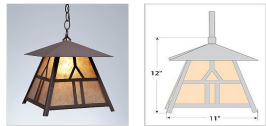

Smoky Mountain Pendant Large - Westhill Pendant Light Farmhouse Style

Product No.: M23673

Price: \$386.00

Shade Choices:

Finish Choices:

Pendant Hanging Choices:

DESCRIPTION

The Smoky Mtn Pendant Large - Westhill features our exclusive mission-style artwork on all four panels. The fixture has a steel frame, and comes with a diffuser material choice between Almond or Amber mica. Included is a square ceiling canopy that can be mounted on either a flat or vaulted ceiling. You can choose from the following three hanging choices: a 14 ft black cord (BC), a 15in.-30in. adjustable stem (ST), or 3' of chain (CH). The black cord and chain-hung versions are suitable for interior and damp locations, and the adjustable stem-hung version is suitable for wet locations. This craftsman pendant will bring warm lighting and character to any cottage, home, or mission-styled room.

Pictured in Finish #29-Copper Metallic (Antique Look) with Almond Mica Shade and Chain.

Note: This fixture will accept a screw-in type LED bulb of equivalent wattage output.

SPECIFICATIONS

DIMENSIONS (in.)	12h x 11w
LAMPING	Takes 1 - Type A21 (standard household style) bulb - 150W max.
WEIGHT (lbs.)	9
BACKPLATE SIZE (in.)	5 SQUARE
UL LISTING	Damp+Dry Locations
ADD'L RATINGS	None
INSTALLATION INSTRUCTIONS	OPEN INSTALLATION INSTRUCTION