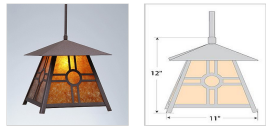

Smoky Mountain Pendant Large - Southview Pendant Light Cabin Style

Product No.: M23674

Price: \$386.00

Shade Choices:

Finish Choices:

Pendant Hanging Choices:

DESCRIPTION

The Smoky Mtn Pendant Large - Southview features our exclusive mission-style artwork on all four panels. The fixture has a steel frame, and comes with a diffuser material choice between Almond or Amber mica. Included is a square ceiling canopy that can be mounted on either a flat or vaulted ceiling. You can choose from the following three hanging choices: a 14 ft black cord (BC), a 15in.-30in. adjustable stem (ST), or 3' of chain (CH). The black cord and chain-hung versions are suitable for interior and damp locations, and the adjustable stem-hung version is suitable for wet locations. This craftsman pendant will bring warm lighting and character to any cottage, home, or mission-styled room.

Pictured in Finish #27-Rustic Brown with Amber Mica Shade and Adjustable Stem.

Note: This fixture will accept a screw-in type LED bulb of equivalent wattage output.

SPECIFICATIONS

DIMENSIONS (in.)	12h x 11w
LAMPING	Takes 1 - Type A21 (standard household style) bulb - 150W max.
WEIGHT (lbs.)	9
BACKPLATE SIZE (in.)	5 SQUARE
UL LISTING	Damp+Dry Locations
ADD'L RATINGS	None
INSTALLATION INSTRUCTIONS	OPEN INSTALLATION INSTRUCTION