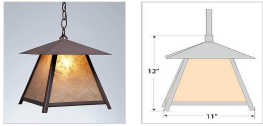

## Smoky Mountain Pendant Large - Northrim Pendant Light Log Cabin Style

**Product No.: M23679**

**Price: \$414.00**

**Shade Choices:**

**Finish Choices:**

**Pendant Hanging Choices:**

### DESCRIPTION

The Smoky Mtn Pendant Large - Northrim features a steel frame with straight edges, and also comes with a diffuser material choice between Almond or Amber mica. Included is a square ceiling canopy that can be mounted on either a flat or vaulted ceiling. You can choose from the following three hanging choices: a 14 ft black cord (BC), a 15in.-30in. adjustable stem (ST), or 3' of chain (CH). The black cord and chain-hung versions are suitable for interior and damp locations, and the adjustable stem-hung version is suitable for wet locations. This craftsman pendant will bring warm lighting and character to any cottage, home, or mission-styled room.

Pictured in Finish #27-Rustic Brown with Almond Mica Shade and Chain.

Note: This fixture will accept a screw-in type LED bulb of equivalent wattage output.