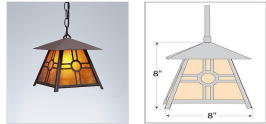

Smoky Mountain Pendant Small - Southview Pendant Light Craftsman Style

Product No.: M23574

Price: \$344.00

Shade Choices:

Finish Choices:

Pendant Hanging Choices:

DESCRIPTION

The Smoky Mtn Pendant Small - Southview features our exclusive mission-style artwork on all four panels. The fixture has a steel frame, and comes with a diffuser material choice between Almond or Amber mica. Included is a square ceiling canopy that can be mounted on either a flat or vaulted ceiling. You can choose from the following three hanging choices: a 14 ft black cord (BC), a 15in.-30in. adjustable stem (ST), or 3' of chain (CH). The black cord and chain-hung versions are suitable for interior and damp locations, and the adjustable stem-hung version is suitable for wet locations. This craftsman pendant will bring warm lighting and character to any cottage, home, or mission-styled room.

Pictured in Finish #27-Rustic Brown with Amber Mica Shade and Chain.

Note: This fixture will accept a screw-in type LED bulb of equivalent wattage output.

SPECIFICATIONS

DIMENSIONS (in.)	8h x 8w
LAMPING	Takes 1 - Type A21 (standard household style) bulb - 150W max.
WEIGHT (lbs.)	6
BACKPLATE SIZE (in.)	5 SQUARE
UL LISTING	Damp+Dry Locations
ADD'L RATINGS	None
INSTALLATION INSTRUCTIONS	OPEN INSTALLATION INSTRUCTION