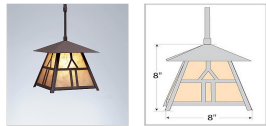

Smoky Mountain Pendant Small - Westhill

Pendant Light Mission Style

Product No.: M23573

Price: \$344.00

Shade Choices:

Finish Choices:

Pendant Hanging Choices:

DESCRIPTION

The Smoky Mtn Pendant Small - Westhill features our exclusive mission-style artwork on all four panels. The fixture has a steel frame, and comes with a diffuser material choice between Almond or Amber mica. Included is a square ceiling canopy that can be mounted on either a flat or vaulted ceiling. You can choose from the following three hanging choices: a 14 ft black cord (BC), a 15in.-30in. adjustable stem (ST), or 3' of chain (CH). The black cord and chain-hung versions are suitable for interior and damp locations, and the adjustable stem-hung version is suitable for wet locations. This craftsman pendant will bring warm lighting and character to any cottage, home, or mission-styled room.

Pictured in Finish #27-Rustic Brown with Almond Mica Shade and Adjustable Stem.

Note: This fixture will accept a screw-in type LED bulb of equivalent wattage output.

SPECIFICATIONS

DIMENSIONS (in.)	8h x 8w
LAMPING	Takes 1 - Type A21 (standard household style) bulb - 150W max.
WEIGHT (lbs.)	6
BACKPLATE SIZE (in.)	5 SQUARE
UL LISTING	Damp+Dry Locations
ADD'L RATINGS	None
INSTALLATION INSTRUCTIONS	OPEN INSTALLATION INSTRUCTION