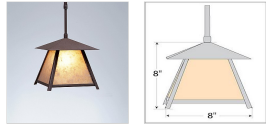

Smoky Mountain Pendant Small - Northrim Pendant Light Lodge Style

Product No.: M23579

Price: \$368.00

Shade Choices:

Finish Choices:

Pendant Hanging Choices:

DESCRIPTION

The Smoky Mtn Pendant Small - Northrim features a steel frame with straight edges, and also comes with a diffuser material choice between Almond or Amber mica. Included is a square ceiling canopy that can be mounted on either a flat or vaulted ceiling. You can choose from the following three hanging choices: a 14 ft black cord (BC), a 15in.-30in. adjustable stem (ST), or 3' of chain (CH). The black cord and chain-hung versions are suitable for interior and damp locations, and the adjustable stem-hung version is suitable for wet locations. This craftsman pendant will bring warm lighting and character to any cottage, home, or mission-styled room.

Pictured in Finish #27-Rustic Brown with Almond Mica Shade and Adjustable Stem.

Note: This fixture will accept a screw-in type LED bulb of equivalent wattage output.

SPECIFICATIONS

DIMENSIONS (in.)	8h x 8w
LAMPING	Takes 1 - Type A21 (standard household style) bulb - 150W max.
WEIGHT (lbs.)	6
BACKPLATE SIZE (in.)	5 SQUARE
UL LISTING	Damp+Dry Locations
ADD'L RATINGS	None
INSTALLATION INSTRUCTIONS	OPEN INSTALLATION INSTRUCTION