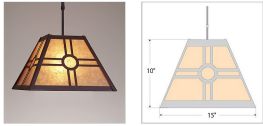

## Rocky Mountain Pendant Large - Southview Pendant Light Mission Style

**Product No.: M26574**

**Price: \$358.00**

**Shade Choices:**

**Finish Choices:**

**Pendant Hanging Choices:**

### DESCRIPTION

The Rocky Mtn Pendant Large - Southview features a 15in. wide by 10in. tall steel frame, with our exclusive mission-style artwork displayed on all four panels. The fixture includes a square ceiling canopy that can be mounted on either a flat or vaulted ceiling, and comes with a diffuser material choice between Almond or Amber mica. You can choose from the following three hanging choices: a 14 ft black cord (BC), a 15in.-30in. adjustable stem (ST), or 3' of chain (CH). Suitable for interior locations only. This pendant will bring mission character to any cottage, home, or craftsman-styled room.

Pictured in Finish #27-Rustic Brown with Almond Mica Shade and Adjustable Stem.

Note: This fixture will accept a screw-in type LED bulb of equivalent wattage output.