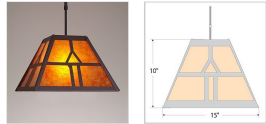

Rocky Mountain Pendant Large - Westhill Pendant Light Adirondack Style

Product No.: M26573

Price: \$358.00

Shade Choices:

Finish Choices:

Pendant Hanging Choices:

DESCRIPTION

The Rocky Mtn Pendant Large - Westhill features a 15in. wide by 10in. tall steel frame, with our exclusive mission-style artwork displayed on all four panels. The fixture includes a square ceiling canopy that can be mounted on either a flat or vaulted ceiling, and comes with a diffuser material choice between Almond or Amber mica. You can choose from the following three hanging choices: a 14 ft black cord (BC), a 15in.-30in. adjustable stem (ST), or 3' of chain (CH). Suitable for interior locations only. This pendant will bring mission character to any cottage, home, or craftsman-styled room.

Pictured in Finish #27-Rustic Brown with Amber Mica Shade and Adjustable Stem.

Note: This fixture will accept a screw-in type LED bulb of equivalent wattage output.

SPECIFICATIONS

DIMENSIONS (in.)	10h x 15w
LAMPING	Takes 1 - Type A21 (standard household style) bulb - 150W max.
WEIGHT (lbs.)	8
BACKPLATE SIZE (in.)	5 SQUARE
UL LISTING	Damp+Dry Locations
ADD'L RATINGS	None
INSTALLATION INSTRUCTIONS	OPEN INSTALLATION INSTRUCTION