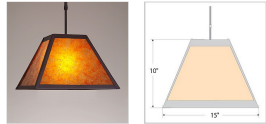

Rocky Mountain Pendant Large - Northrim Pendant Light Craftsman Style

Product No.: M26579

Price: \$366.00

Shade Choices:

Finish Choices:

Pendant Hanging Choices:

DESCRIPTION

The Rocky Mtn Pendant Large - Northrim features a 15in. wide by 10in. tall steel frame with straight edges. The fixture includes a square ceiling canopy that can be mounted on either a flat or vaulted ceiling, and comes with a diffuser material choice between Almond or Amber mica. You can choose from the following three hanging choices: a 14 ft black cord (BC), a 15in.-30in. adjustable stem (ST), or 3' of chain (CH). Suitable for interior locations only. This pendant will bring mission character to any cottage, home, or craftsman-styled room.

Pictured in Finish #27-Rustic Brown with Amber Mica Shade and Adjustable Stem.

Note: This fixture will accept a screw-in type LED bulb of equivalent wattage output.

SPECIFICATIONS

DIMENSIONS (in.)	10h x 15w
LAMPING	Takes 1 - Type A21 (standard household style) bulb - 150W max.
WEIGHT (lbs.)	8
BACKPLATE SIZE (in.)	5 SQUARE
UL LISTING	Damp+Dry Locations
ADD'L RATINGS	None
INSTALLATION INSTRUCTIONS	OPEN INSTALLATION INSTRUCTION