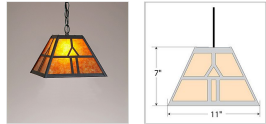

## Rocky Mountain Pendant Small - Westhill Pendant Light Lodge Style

**Product No.: M26373**

**Price: \$264.00**

**Shade Choices:**

**Finish Choices:**

**Pendant Hanging Choices:**

### DESCRIPTION

The Rocky Mtn Pendant Small - Westhill features a 12in. wide by 8in. tall steel frame, with our exclusive mission-style artwork displayed on all four panels. The fixture includes a square ceiling canopy that can be mounted on either a flat or vaulted ceiling, and comes with a diffuser material choice between Almond or Amber mica. You can choose from the following three hanging choices: a 14 ft black cord (BC), a 15in.-30in. adjustable stem (ST), or 3' of chain (CH). Suitable for interior locations only. This small pendant will bring mission character to any cottage, home, or craftsman-styled room.

Pictured in Finish #27-Rustic Brown with Amber Mica Shade and Chain.

Note: This fixture will accept a screw-in type LED bulb of equivalent wattage output.