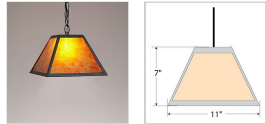

Rocky Mountain Pendant Small - Northrim Pendant Light Country Style

Product No.: M26379

Price: \$284.00

Shade Choices:

Finish Choices:

Pendant Hanging Choices:

DESCRIPTION

The Rocky Mtn Pendant Small - Northrim features a 12in. wide by 8in. tall steel frame with straight edges. The fixture includes a square ceiling canopy that can be mounted on either a flat or vaulted ceiling, and comes with a diffuser material choice between Almond or Amber mica. You can choose from the following three hanging choices: a 14 ft black cord (BC), a 15in.-30in. adjustable stem (ST), or 3' of chain (CH). Suitable for interior locations only. This small pendant will bring mission character to any cottage, home, or craftsman-styled room.

Pictured in Finish #27-Rustic Brown with Amber Mica Shade and Chain.

Note: This fixture will accept a screw-in type LED bulb of equivalent wattage output.

SPECIFICATIONS

DIMENSIONS (in.)	8h x 12w
LAMPING	Takes 1 - Type A21 (standard household style) bulb - 100W max.
WEIGHT (lbs.)	6
BACKPLATE SIZE (in.)	5 SQUARE
UL LISTING	Damp+Dry Locations
ADD'L RATINGS	None
INSTALLATION INSTRUCTIONS	OPEN INSTALLATION INSTRUCTION