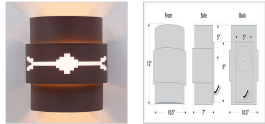

## Northridge Sconce Large - Del Rio Outdoor Wall Light Southwest Style

**Product No.: A56285**

**Price: \$330.00**

**Finish Choices:**

### DESCRIPTION

The Northridge Sconce Large - Del Rio features a steel frame with our exclusive southwestern artwork in the center band. The fixture includes one bulb pointing upward and another downward, and a tall glass cylinder to cover the lightbulbs. An acrylic lens also covers the cutout. This Southwest-inspired sconce will provide unique interior or exterior rustic lighting for any log home, cabin or northwood lodge-themed room. Hardwire only. Note: Only powdercoated finishes are recommended for exterior locations.

Pictured in Finish #27-Rustic Brown.

Note: This fixture will accept a screw-in type LED bulb of equivalent wattage output.