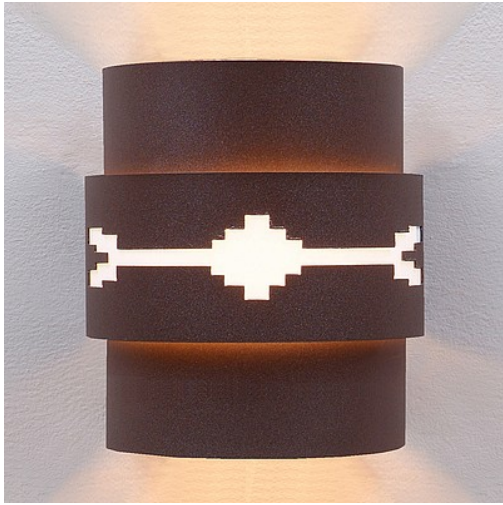

## Northridge Sconce Large - Del Rio Outdoor Wall Light Southwest Style

**Product No.: A56285**

**Price: \$330.00**

**Finish Choices:**

### DESCRIPTION

The Northridge Sconce Large - Del Rio features a steel frame with our exclusive southwestern artwork in the center band. The fixture includes one bulb pointing upward and another downward, and a tall glass cylinder to cover the lightbulbs. An acrylic lens also covers the cutout. This Southwest-inspired sconce will provide unique interior or exterior rustic lighting for any log home, cabin or northwood lodge-themed room. Hardwire only. Note: Only powdercoated finishes are recommended for exterior locations.

Pictured in Finish #27-Rustic Brown.

Note: This fixture will accept a screw-in type LED bulb of equivalent wattage output.