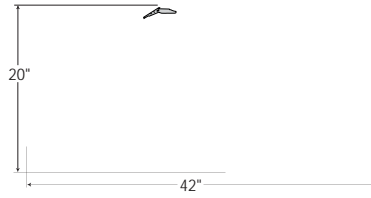

Mtn Moose

*Pictured: H41326ML-03*

*Pictured: H41327ML-03*

The Sierra Chandelier series features a choice of 7 glass globes and 14 images, including the rustic plain. There

Wisley Oval Chandelier Series

Wisley Foyer Chandelier Series