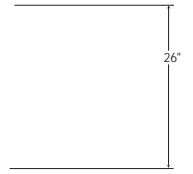

Mtn Moose

*Pictured: H41326ML-03*

*Pictured: H41327ML-03*

The Sierra Chandelier series features a choice of 7 glass globes and 14 images, including the rustic plain. There

Wisley Oval Chandelier Series

Wisley Foyer Chandelier Series