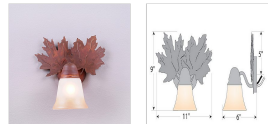

Finish Choices:

DESCRIPTION

Key Features:

- Dimensions: 7h x 7w x 7e x 4tm
- Lamping: Takes 1 - Type A19 bulb - 100W per bulb
- UL Approved for: Damp+Dry Locations
- Available in these finishes: 02-10-27-28-29-50-97
- Available in these Glass Choices: Cream Swirl, Amber Swirl, Two-Toned Amber or White Glass Bells

The Lakeside Single Sconce - Maple features our exclusive maple leaves attached to a rustic steel disc with a single arm with light. There is a choice of six different glass globes, the smallest of which only takes A15 bulb. This rustic wall light compliments the lakeside bath lights will add warm lighting and rustic character to any room.

Pictured in Finish #02-Rust Patina with Two-Toned Amber Cream Bell Glass.

Note: This fixture will accept a screw-in type LED bulb of equivalent wattage output.

SPECIFICATIONS

DIMENSIONS (in.)	7h x 7w x 7e x 4tm
LAMPING	Takes 1 - Type A19 bulb - 100W per bulb
WEIGHT (lbs.)	5
BACKPLATE SIZE (in.)	4.375 ROUND
UL LISTING	Damp+Dry Locations
ADD'L RATINGS	None
INSTALLATION INSTRUCTIONS	OPEN INSTALLATION INSTRUCTIONS PDF FILE

[Click for More information on these terms.](#)