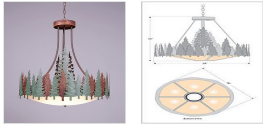

Crestline Chandelier Medium - Bowl Bottom -Pine Tree

Product No.: G40442

Price: \$1,148.00

Bowl Bottom Material Choice:

DESCRIPTION

Key Features:

- Dimensions: 26h x 28w
- Lamping: Takes 6 - Type A19 (standard household style) bulbs - 100W max. per bulb
- UL Approved for: Damp+Dry Locations
- Only available in this finish: 04
- Available in these Glass Choices: Frost White or Tea Stain Bowl

The Crestline Chandelier Medium - Pine fixture is 28 inches in diameter and features various sizes of hand-painted trees over our rust patina finish. This chandelier will add warm lighting and rustic character to any log home, cabin or northwood lodge-themed room. This rustic chandelier comes with the choice of either a frosted glass bowl (FC) or a tea-stained glass bowl (TS). A downlight and matching ceiling canopy are also included, along with 3 feet of chain and 10 feet of extra wire.

Pictured in Finish #04-Pine Tree Green-Rust Patina base with Frosted Glass Bowl.

Note: This fixture will accept a screw-in type LED bulb of equivalent wattage output.

SPECIFICATIONS

DIMENSIONS (in.)	26h x 28w
LAMPING	Takes 6 - Type A19 (standard household style) bulbs - 100W max. per bulb
WEIGHT (lbs.)	30
BACKPLATE SIZE (in.)	5 ROUND
UL LISTING	Damp+Dry Locations
ADD'L RATINGS	None
INSTALLATION INSTRUCTIONS	OPEN INSTALLATION INSTRUCTIONS