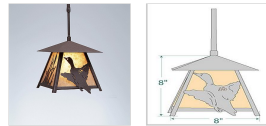

DESCRIPTION

Key Features:

- Dimensions: 8h x 8w
- Lamping: Takes 1 - Type A21 (standard household style) bulb - 150W max.
- UL Approved for: Damp+Dry Locations
- Available in these finishes: 27-28-29-50-97
- Available in these Shade Choices: Almond or Amber Mica
- Available in these Hanging Choices: Black Cord, Chain or Adjustable Stem

The Smoky Mtn Pendant Small - Loon features a loon image on the two front panels, along with cattail images on the side panels. The fixture has a steel frame, and comes with a diffuser material choice between Almond or Amber mica. Included is a square ceiling canopy that can be mounted on either a flat or vaulted ceiling. You can choose from the following three hanging choices: a 14 ft black cord (BC), a 15in.-30in. adjustable stem (ST), or 3' of chain (CH). The black cord and chain-hung versions are suitable for interior and damp locations, and the adjustable stem-hung version is suitable for wet locations. This small hanging light will add a rustic character to any log home, cabin, or northwoods lodge-themed room.

Pictured in Finish #27-Rustic Brown with Almond Mica Shade and Adjustable Stem.

Note: This fixture will accept a screw-in type LED bulb of equivalent wattage output.

SPECIFICATIONS

DIMENSIONS (in.)	8h x 8w
LAMPING	Takes 1 - Type A21 (standard household style) bulb - 150W max.
WEIGHT (lbs.)	6
BACKPLATE SIZE (in.)	5 SQUARE
UL LISTING	Damp+Dry Locations
ADD'L RATINGS	None
INSTALLATION INSTRUCTIONS	OPEN INSTALLATION INSTRUCTION

[Click for More information on these terms.](#)