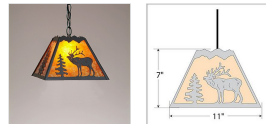

Rocky Mtn Pendant Small - Mtn Elk

Product No.: M26333

Price: \$234.00

Shade Choices:

Pendant Hanging Choices:

Finish Choices:

DESCRIPTION

Key Features:

- Dimensions: 8h x 12w
- Lamping: Takes 1 - Type A21 (standard household style) bulb - 100W max.
- UL Approved for: Damp+Dry Locations
- Available in the finishes shown below.
- Available in these Shade Choices: Almond or Amber Mica
- Available in these Hanging Choices: Black Cord, Chain or Adjustable Stem

The Rocky Mtn Pendant Small - Mtn Elk features a 12in. wide by 8in. tall steel frame, with an elk image displayed on the two front panels, and a double spruce image on the side panels. The fixture includes a square ceiling canopy that can be mounted on either a flat or vaulted ceiling, and comes with a diffuser material choice between Almond or Amber mica. You can choose from the following three hanging choices: a 14 ft black cord (BC), a 15in.-30in. adjustable stem (ST), or 3' of chain (CH). Suitable for interior locations only. This small pendant will add rustic character to any log home, cabin, or northwoods lodge-themed room.

Pictured in Finish #27-Rustic Brown with Amber Mica Shade and Chain.

Note: This fixture will accept a screw-in type LED bulb of equivalent wattage output.

SPECIFICATIONS

DIMENSIONS (in.)	8h x 12w
LAMPING	Takes 1 - Type A21 (standard household style) bulb - 100W max.
WEIGHT (lbs.)	6
BACKPLATE SIZE (in.)	5 SQUARE
UL LISTING	Damp+Dry Locations
ADD'L RATINGS	None
INSTALLATION INSTRUCTIONS	OPEN INSTALLATION INSTRUCTION