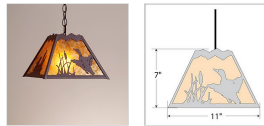

DESCRIPTION

Key Features:

- Dimensions: 8h x 12w
- Lamping: Takes 1 - Type A21 (standard household style) bulb - 100W max.
- UL Approved for: Damp+Dry Locations
- Available in these finishes: 27-28-29-50-97
- Available in these Shade Choices: Almond or Amber Mica
- Available in these Hanging Choices: Black Cord, Chain or Adjustable Stem

The Rocky Mtn Pendant Small - Loon features a 12in. wide by 8in. tall steel frame, with a loon and cattails image displayed on the two front panels, and cattails on the side panels. The fixture includes a square ceiling canopy that can be mounted on either a flat or vaulted ceiling, and comes with a diffuser material choice between Almond or Amber mica. You can choose from the following three hanging choices: a 14 ft black cord (BC), a 15in.-30in. adjustable stem (ST), or 3' of chain (CH). Suitable for interior locations only. This small pendant will add rustic character to any log home, cabin, or northwoods lodge-themed room.

Pictured in Finish #27-Rustic Brown with Amber Mica Shade and Chain.

Note: This fixture will accept a screw-in type LED bulb of equivalent wattage output.

SPECIFICATIONS

DIMENSIONS (in.)	8h x 12w
LAMPING	Takes 1 - Type A21 (standard household style) bulb - 100W max.
WEIGHT (lbs.)	6
BACKPLATE SIZE (in.)	5 SQUARE
UL LISTING	Damp+Dry Locations
ADD'L RATINGS	None
INSTALLATION INSTRUCTIONS	OPEN INSTALLATION INSTRUCTION

[Click for More information on these terms.](#)