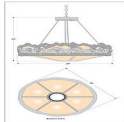

Crestline Chandelier Medium - Shade Bottom - Horse Mountain

Product No.: A40436

Price: \$1,488.00

Bowl Bottom Material Choice:

Finish Choices:

#27 Rustic Brown

#28 Dark Bronze Metallic

#29 Antique Copper Metallic

#97 Black Iron

DESCRIPTION

Key Features:

- Dimensions: 27h x 29w
- Lamping: Takes 6 - Type A19 (standard household style) bulbs - 60W max. per bulb above and downlight takes 1 - Type PAR20 (reflector bulb) - 50W max.
- UL Approved for: Damp+Dry Locations
- Available in these finishes: 02-27-28-29-50-97
- Available in these Shade Choices: Almond Mica, Amber Mica or Ivory Paper Bowl

The Crestline Chandelier Medium - Horse/Mtn fixture is 28 inches in diameter and features images of galloping horses and steel mountain silhouettes, backed with diffuser material. This chandelier will add a touch of western wildlife and rustic character to any log home, cabin or northwood lodge-themed room. The fixture comes with a choice of diffuser material: Almond Mica, Amber Mica, or Ivory Paper. A downlight and matching ceiling canopy are also included, along with 3 feet of chain and 10 feet of extra wire.

Pictured in Finish #02-Rust Patina with Almond Mica Shade.

Note: This fixture will accept a screw-in type LED bulb of equivalent wattage output.

SPECIFICATIONS

DIMENSIONS (in.)	27h x 29w
LAMPING	Takes 6 - Type A19 (standard household style) bulbs - 60W max. per bulb above and downlight takes 1 - Type PAR20 (reflector bulb) - 50W max.
WEIGHT (lbs.)	32
BACKPLATE SIZE (in.)	5 ROUND
UL LISTING	Damp+Dry Locations
ADD'L RATINGS	None
INSTALLATION INSTRUCTIONS	OPEN INSTALLATION I