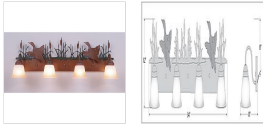

Wasatch Quad Bath Vanity Light - Loon

Product No.: H32464

Price: \$322.00

Glass Choices:

Finish Choices:

DESCRIPTION

Key Features:

- Dimensions: 13h x 35w x 8e x 8tm
- Lamping: Takes 4 - Type A19 (standard household style) bulbs - 100W max. per bulb
- UL Approved for: Damp+Dry Locations
- Available in these finishes: 03-74-78
- Available in these Glass Choices: Cream Swirl, Amber Swirl, Two-Toned Amber or White Glass Bells

Affordable and practical bathroom lights make the Wasatch Bathroom Vanity lights one of our best selling series. Offered with a choice of eight different styles and colors of glass globes, this fixture gives abundant light and rustic character to any bathroom. This item is the Wasatch Quad - Loon and is Pictured in Finish #03 - Cedar Green cattails and Rust Patina base.

Pictured in Finish #03-Cedar Green-Rust Patina base with Two-Toned Amber Cream Bell Glass.

Note: This fixture will accept a screw-in type LED bulb of equivalent wattage output.

SPECIFICATIONS

DIMENSIONS (in.)	13h x 35w x 8e x 8tm
LAMPING	Takes 4 - Type A19 (standard household style) bulbs - 100W max. per bulb
WEIGHT (lbs.)	16
BACKPLATE SIZE (in.)	5 x 33
UL LISTING	Damp+Dry Locations
ADD'L RATINGS	None
INSTALLATION INSTRUCTIONS	OPEN INSTALLATION INSTRUCTIONS