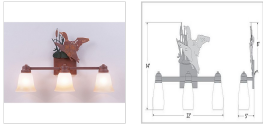

Parkshire Triple Bath Vanity Light - Loon

Product No.: H37364

Price: \$280.00

Glass Choices:

Finish Choices:

DESCRIPTION

Key Features:

- Dimensions: 14h x 22w x 5e x 8tm
- Lamping: Takes 3 - Type A19 (standard household style) bulbs - 100W max. per bulb
- UL Approved for: Damp+Dry Locations
- Available in these finishes: 03-74-78
- Available in these Glass Choices: Cream Swirl, Amber Swirl, Two-Toned Amber or White Glass Bells

The Parkshire Triple Bath Light - Loon is a three-light vanity fixture which features three-dimensional metal art images of both a loon and cattails. There are seven different glass globes that fit this bath vanity, so you can pick a style that suits your decorating needs. This light will provide abundant light to any bathroom, whether in a log cabin, or in a traditional home where a eye-catching decor style is desired. Hardwire is standard.

Pictured in Finish #03-Cedar Green-Rust Patina base with Two-Toned Amber Cream Bell Glass.

Note: This fixture will accept a screw-in type LED bulb of equivalent wattage output.

SPECIFICATIONS

DIMENSIONS (in.)	14h x 22w x 5e x 8tm
LAMPING	Takes 3 - Type A19 (standard household style) bulbs - 100W max. per bulb
WEIGHT (lbs.)	12
BACKPLATE SIZE (in.)	5 x 6
UL LISTING	Damp+Dry Locations
ADD'L RATINGS	None
INSTALLATION INSTRUCTIONS	OPEN INSTALLATION INSTRUCTIONS