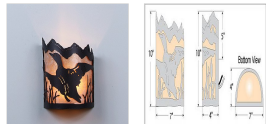

Cascade Sconce Small - Loon

Product No.: M13264

Price: \$192.00

Shade Choices:

Finish Choices:

DESCRIPTION

Key Features:

- Dimensions: 10h x 7w x 4e x 5tm
- Lamping: Takes 1 - Type B11 (torpedo style) bulb - 60W max.
- UL Approved for: Damp+Dry Locations
- Available in these finishes: 27-28-29-50-97
- Available in these Shade Choices: Almond or Amber Mica

The Cascade Sconce Small - Loon features our exclusive metal art of a loon and cattails with rounded diffuser under a steel frame. One lightbulb points upward. ADA compliant. Diffuser material is offered with a choice between Almond or Amber mica, or for a \$15 additional charge, choose acrylic which is offered in three colors: Amber, Beige or White. Hardwire is standard. Interior and damp location only. This light will add rustic character to any log home, cabin or northwoods lodge-themed room.

Pictured in Finish #97-Black Iron with Almond Mica Shade.

Note: This fixture will accept a screw-in type LED bulb of equivalent wattage output.

SPECIFICATIONS

DIMENSIONS (in.)	10h x 7w x 4e x 5tm
LAMPING	Takes 1 - Type B11 (torpedo style) bulb - 60W max.
WEIGHT (lbs.)	4
BACKPLATE SIZE (in.)	8 x 7
UL LISTING	Damp+Dry Locations
ADD'L RATINGS	ADA Compliant
INSTALLATION INSTRUCTIONS	OPEN INSTALLATION INSTRUCTIONS PDF