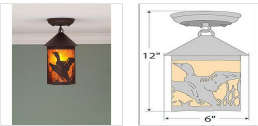

Cascade Close-to-Ceiling Small - Loon

Product No.: M48464

Price: \$222.00

Shade Choices:

Finish Choices:

DESCRIPTION

Key Features:

- Dimensions: 12h x 6w
- Lamping: Takes 1 - Type A19 (standard household style) bulb - 100W max.
- UL Approved for: Damp+Dry Locations
- Available in these finishes: 27-28-29-50-97
- Available in these Shade Choices: Almond or Amber Mica

The Cascade Close-to-Ceiling Light Small - Loon features a 4 inch round cylinder with a cone top and a shade diffuser choice of color between Almond or Amber mica. It has a loon and cattails metal art on the front and back and solid bands on either side of the cylinder. Attaches to ceiling with a round ceiling canopy. Suitable for interior and damp locations only. This rustic ceiling light is ideal for bringing rustic lighting to any log home, cabin or northwood lodge-themed room.

Pictured in Finish #27-Rustic Brown with Amber Mica Shade.

Note: This fixture will accept a screw-in type LED bulb of equivalent wattage output.

SPECIFICATIONS

DIMENSIONS (in.)	12h x 6w
LAMPING	Takes 1 - Type A19 (standard household style) bulb - 100W max.
WEIGHT (lbs.)	4
BACKPLATE SIZE (in.)	5 ROUND
UL LISTING	Damp+Dry Locations
ADD'L RATINGS	None
INSTALLATION INSTRUCTIONS	OPEN INSTALLATION INSTRUCTION