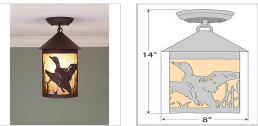

Cascade Close-to-Ceiling Medium - Loon

Product No.: M48564

Price: \$254.00

Shade Choices:

Finish Choices:

DESCRIPTION

Key Features:

- Dimensions: 14h x 8w
- Lamping: Takes 1 - Type A21 (standard household style) bulb - 150W max.
- UL Approved for: Damp+Dry Locations
- Available in these finishes: 27-28-29-50-97
- Available in these Shade Choices: Almond or Amber Mica

The Cascade Close-to-Ceiling Light Medium - Loon features a 6 inch round cylinder with a cone top and a shade diffuser choice of color between Almond or Amber mica. It has a loon and cattails metal art on the front and back and solid bands on either side of the cylinder. Attaches to ceiling with a round ceiling canopy. Suitable for interior and damp locations only. This rustic ceiling light is ideal for bringing rustic lighting to any log home, cabin or northwood lodge-themed room.

Pictured in Finish #27-Rustic Brown with Almond Mica Shade.

Note: This fixture will accept a screw-in type LED bulb of equivalent wattage output.

SPECIFICATIONS

DIMENSIONS (in.)	14h x 8w
LAMPING	Takes 1 - Type A21 (standard household style) bulb - 150W max.
WEIGHT (lbs.)	8
BACKPLATE SIZE (in.)	5 ROUND
UL LISTING	Damp+Dry Locations
ADD'L RATINGS	None
INSTALLATION INSTRUCTIONS	OPEN INSTALLATION INSTRUCTION