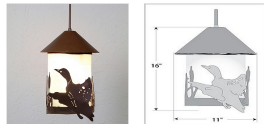

Vista Pendant Medium - Loon

Product No.: A25764

Price: \$554.00

Glass Choices:

Pendant Hanging Choices:

Finish Choices:

DESCRIPTION

Key Features:

- Dimensions: 15h x 11w
- Lamping: Takes 2 - Type A19 (standard household style) bulbs - 100W max. per bulb
- UL Approved for: Damp+Dry Locations
- Available in these finishes: 04-10-27-28-29-50-97
- Available in these Glass Choices: Frosted or Tea Stain Cylinder Glass
- Available in these Hanging Choices: Black Cord, Chain or Adjustable Stem

The Vista Pendant Medium Loon features a 10 inch high by 8 inch diameter glass cylinder surrounded by loon and cattail images. This light is ideal for anyone looking for a small hanging light to add rustic character to their log home, cabin or northwoods lodge-themed room. All pendants include a matching ceiling canopy that can be mounted on either a flat or vaulted ceiling. Choice of three ways to hang our pendants: 14 ft black cord (BC), 15 inch - 30in adjustable stem (ST) or 3 ft chain (CH). Black cord or chain hung versions are suitable for interior and damp locations; adjustable stem hung version are suitable for wet locations. Note: Only the Powder Coated Finishes are suitable for wet locations. Hanging choice must be specified at time order.

Pictured in Finish #27-Rustic Brown with Adjustable Stem.

Note: This fixture will accept a screw-in type LED bulb of equivalent wattage output.

SPECIFICATIONS

| | |
|---------------------------|--|
| DIMENSIONS (in.) | 15h x 11w |
| LAMPING | Takes 2 - Type A19 (standard household style) bulbs - 100W max. per bulb |
| WEIGHT (lbs.) | 12 |
| BACKPLATE SIZE (in.) | 5 ROUND |
| UL LISTING | Damp+Dry Locations |
| ADD'L RATINGS | None |
| INSTALLATION INSTRUCTIONS | OPEN INSTALLATION INSTRUCTIONS |