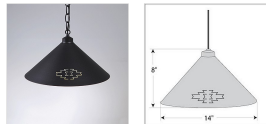

Canyon Pendant Shallow - Pueblo

Product No.: A24484

Price: \$242.00

Pendant Hanging Choices:

Finish Choices:

DESCRIPTION

Key Features:

- Dimensions: 8h x 14w
- Lamping: Takes 1 - Type A19 (standard household style) bulb - 100W max. each
- UL Approved for: Damp+Dry Locations
- Available in the finishes shown below.
- Available in these Hanging Choices: Black Cord, Chain or Adjustable Stem

The Canyon Pendant Shallow - Pueblo features a heavy gauge spun steel cone with three hand-cut Southwest patterns around the sides. This light is ideal for anyone looking for a small hanging light to add rustic character to their log home, cabin or northwoods lodge-themed room. All pendants include a matching ceiling canopy that can be mounted on either a flat or vaulted ceiling. Choice of three ways to hang our pendants: 14 ft black cord (BC), 15 inch - 30in adjustable stem (ST) or 3 ft chain (CH). Black cord or chain hung versions are suitable for interior and damp locations; adjustable stem hung version are suitable for wet locations. Note: Only the Powder Coated Finishes are suitable for wet locations. Hanging choice must be specified at time order.

Pictured in Finish #97-Black Iron with Chain.

Note: This fixture will accept a screw-in type LED bulb of equivalent wattage output.

SPECIFICATIONS

DIMENSIONS (in.)	8h x 14w
LAMPING	Takes 1 - Type A19 (standard household style) bulb - 100W max. per bulb
WEIGHT (lbs.)	4
BACKPLATE SIZE (in.)	5 ROUND
UL LISTING	Damp+Dry Locations
ADD'L RATINGS	None
INSTALLATION INSTRUCTIONS	OPEN INSTALLATION INSTRUCTIONS