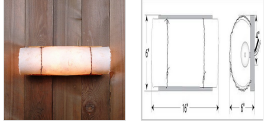

Sunderland Kink Sconce - 16 Inch

Product No.: A13218

Price: \$172.00

DESCRIPTION

Key Features:

- Dimensions: 6h x 16w x 6e x 4tm
- Lamping: Takes 2 - Type B11 (torpedo style) bulbs - 60W max. per bulb
- UL Approved for: Dry Locations Only
- Only available in this finish: 02

The Sunderland Kink 16 Inch sconce is one of four sconces in the Sunderland Kink Series. Named after a style of barbed wire, this sconce features two medium-based bulbs pointing sideways behind handmade ivory paper and rusted barbed wire. We back the paper in styrene for rigidity. It is mounted on a pine board which is stained a honey brown color and may be mounted either horizontally or vertically. This sconce will bring a unique rustic character and warm lighting to the walls of any log home, cabin or northwood lodge-themed room.

Pictured in Finish #02-Rust Patina.

Note: This fixture will accept a screw-in type LED bulb of equivalent wattage output.

SPECIFICATIONS

DIMENSIONS (in.)	6h x 16w x 6e x 4tm
LAMPING	Takes 2 - Type B11 (torpedo style) bulbs - 60W max. per bulb
WEIGHT (lbs.)	4
BACKPLATE SIZE (in.)	14 x 5.5
UL LISTING	Dry Locations Only
ADD'L RATINGS	None
INSTALLATION INSTRUCTIONS	OPEN INSTALLATION INSTRUCTIONS