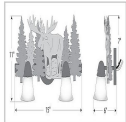

Lakeside Double Bath Vanity Light - Moose

Product No.: A32228

Price: \$272.00

Glass Choices:

DESCRIPTION

Key Features:

- Dimensions: 11h x 16w x 8e x 7tm
- Lamping: Takes 2 - Type A19 bulb - 100W per bulb
- UL Approved for: Damp+Dry Locations
- Only available in this finish: 04
- Available in these Glass Choices: Cream Swirl, Amber Swirl, Two-Toned Amber or White Glass Bells

The Lakeside Double Bath Light - Moose features handpainted metal trees and our moose artwork with handcut interior lines. There is a choice of six different glass globes, the smallest of which only takes A15 bulb. This rustic bathroom vanity light will add warm lighting and rustic character to any bathroom, hallway or over a kitchen sink. Note: This fixture was redesigned in March 2010.

Pictured in Finish #04-Pine Tree Green-Rust Patina base with Two-Toned Amber Cream Bell Glass.

Note: This fixture will accept a screw-in type LED bulb of equivalent wattage output.

SPECIFICATIONS

DIMENSIONS (in.)	11h x 16w x 8e x 7tm
LAMPING	Takes 2 - Type A19 bulb - 100W per bulb
WEIGHT (lbs.)	9
BACKPLATE SIZE (in.)	4.375 ROUND
UL LISTING	Damp+Dry Locations
ADD'L RATINGS	None
INSTALLATION INSTRUCTIONS	OPEN INSTALLATION INSTRUCTIONS PDF FILE