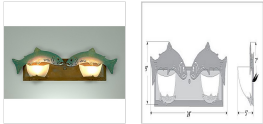

Halogen Double Bath Vanity Light - Trout

Product No.: A35281

Price: \$308.00

DESCRIPTION

Key Features:

- Dimensions: 9h x 24w x 5e x 6tm
- Lamping: Takes 2 - Type JD (halogen mini-candelabra style) bulbs - 100W max. per bulb
- UL Approved for: Damp+Dry Locations
- Only available in this finish: 05

Providing a crisp white light, the Halogen Double Bath Trout light features two handmade glass diffusers made of textured frosted white glass. Custom fit to each fixture, these diffusers form a semicircle around the bulb. This light also features our unique seven-step hand-painted finishing process. The upward reflecting light illuminates two trout images, while below, a smaller single trout adorns the base of each diffuser. This detailed light is ideal for the bathroom of a fisherman or anyone else looking to generate a rustic atmosphere sure to brighten up any bathroom.

Pictured in Finish #05-Fish Stain-Rust Patina base.

Note: This fixture will accept a screw-in type LED bulb of equivalent wattage output.

SPECIFICATIONS

DIMENSIONS (in.)	9h x 24w x 5e x 6tm
LAMPING	Takes 2 - Type JD (halogen mini-candelabra style) bulbs - 100W max. per bulb
WEIGHT (lbs.)	6
BACKPLATE SIZE (in.)	6 x 20
UL LISTING	Damp+Dry Locations
ADD'L RATINGS	None
INSTALLATION INSTRUCTIONS	OPEN INSTALLATION INSTR