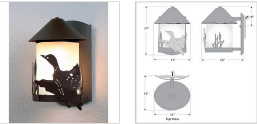

Vista Sconce Medium - Loon

Product No.: A51264

Price: \$472.00

Glass Choices:

Finish Choices:

DESCRIPTION

Key Features:

- Dimensions: 15h x 10w x 13e x 5tm
- Lamping: Takes 2 - Type A19 (standard household style) bulbs - 100W max. per bulb
- UL Approved for: Wet+Damp+Dry Locations
- Available in these finishes: 10-27-28-29-50-97
- Available in these Glass Choices: Frosted or Tea Stain Cylinder Glass

The Vista Sconce Medium - Loon features a 10 inch tall by 8 inch diameter frosted cylinder glass surrounded by the metal art images of a Loon and cattails. This exterior sconce is perfect for anyone looking to bring a touch of rustic wildlife to the outside entrances of their log home, cabin or northwood lodge-themed room. Mounts to a minimum 5 inch square board or wall area. UL approved for Wet Locations.

Pictured in Finish #27-Rustic Brown with Frosted Cylinder Glass.

Note: This fixture will accept a screw-in type LED bulb of equivalent wattage output.

SPECIFICATIONS

DIMENSIONS (in.)	15h x 10w x 13e x 5tm
LAMPING	Takes 2 - Type A19 (standard household style) bulbs - 100W max. per bulb
WEIGHT (lbs.)	15
BACKPLATE SIZE (in.)	11 x 4.5
UL LISTING	Wet+Damp+Dry Locations
ADD'L RATINGS	Energy Star Compliant
INSTALLATION INSTRUCTIONS	OPEN INSTALLATION INSTRUCTIONS