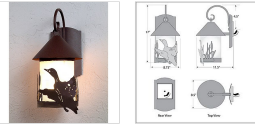

Vista Lantern Sconce - Loon

Product No.: A51464

Price: \$360.00

Glass Choices:

Finish Choices:

DESCRIPTION

Key Features:

- Dimensions: 19h x 8w x 12e x 5tm
- Lamping: Takes 1 - Type A19 (standard household style) bulb - 100W max.
- UL Approved for: Wet+Damp+Dry Locations
- Available in these finishes: 10-27-28-29-50-97
- Available in these Glass Choices: Frosted or Tea Stain Cylinder Glass

The Vista Lantern Sconce - Loon features an 8 inch tall by 6 inch diameter frosted cylinder glass surrounded by the metal art images of a loon and cattails. This exterior sconce is perfect for anyone looking to bring a touch of rustic wildlife to the outside entrances of their log home, cabin or northwood lodge-themed room. Mounts to a minimum 5 inch square board or wall area. UL approved for Wet Locations.

Pictured in Finish #27-Rustic Brown with Frosted Cylinder Glass.

Note: This fixture will accept a screw-in type LED bulb of equivalent wattage output.

SPECIFICATIONS

DIMENSIONS (in.)	19h x 8w x 12e x 5tm
LAMPING	Takes 1 - Type A19 (standard household style) bulb - 100W max.
WEIGHT (lbs.)	10
BACKPLATE SIZE (in.)	4.5 SQUARE
UL LISTING	Wet+Damp+Dry Locations
ADD'L RATINGS	Energy Star Compliant
INSTALLATION INSTRUCTIONS	OPEN INSTALLATION INSTRUCTION