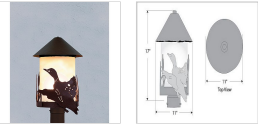

Vista Post Mount Medium -Loon

Product No.: A51664

Price: \$498.00

Glass Choices:

Finish Choices:

DESCRIPTION

Key Features:

- Dimensions: 17h x 11w
- Lamping: Takes 2 - Type A19 (standard household style) bulbs - 60W max. per bulb
- UL Approved for: Wet+Damp+Dry Locations
- Available in these finishes: 10-27-28-29-50-97
- Available in these Glass Choices: Frosted or Tea Stain Cylinder Glass

The Vista Post Mount Medium - Loon features an 10 inch tall by 8 inch diameter frosted cylinder glass surrounded by the metal art images of a loon and cattails. The top cone is removable for lamping. Mounts to a standard 3 inch diameter lamp post. To attach to the top of a wall or column, order the accessory kit EK520. This post mount is ideal for anyone wanting to bring rustic character to the exterior of their home.

Pictured in Finish #27-Rustic Brown with Frosted Cylinder Glass.

Note: This fixture will accept a screw-in type LED bulb of equivalent wattage output.

SPECIFICATIONS

DIMENSIONS (in.)	17h x 11w
LAMPING	Takes 2 - Type A19 (standard household style) bulbs - 60W max. per bulb
WEIGHT (lbs.)	11
BACKPLATE SIZE (in.)	3 ROUND
UL LISTING	Wet+Damp+Dry Locations
ADD'L RATINGS	Energy Star Compliant
INSTALLATION INSTRUCTIONS	OPEN INSTALLATION INSTRUCTIONS