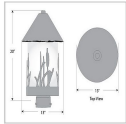

#97 Black Iron

DESCRIPTION

Key Features:

- Dimensions: 19h x 13w
- Lamping: Takes 3 - Type A19 (standard household style) bulbs - 60W max. per bulb
- UL Approved for: Wet+Damp+Dry Locations
- Available in these finishes: 10-27-28-29-50-97
- Available in these Glass Choices: Frosted or Tea Stain Cylinder Glass

The Vista Post Mount Large - Cattails features an 12 inch tall by 10 inch diameter frosted cylinder glass surrounded by cattail metal art images. The top cone is removable for lamping. Mounts to a standard 3 inch diameter lamp post. To attach to the top of a wall or column, order the accessory kit EK520. This post mount is ideal for anyone wanting to bring rustic character to the exterior of their home.

Pictured in Finish #27-Rustic Brown with Frosted Cylinder Glass.

Note: This fixture will accept a screw-in type LED bulb of equivalent wattage output.

SPECIFICATIONS

DIMENSIONS (in.)	19h x 13w
LAMPING	Takes 3 - Type A19 (standard household style) bulbs - 60W max. per bulb
WEIGHT (lbs.)	11
BACKPLATE SIZE (in.)	3 ROUND
UL LISTING	Wet+Damp+Dry Locations
ADD'L RATINGS	Energy Star Compliant
INSTALLATION INSTRUCTIONS	OPEN INSTALLATION INSTRUCTIONS